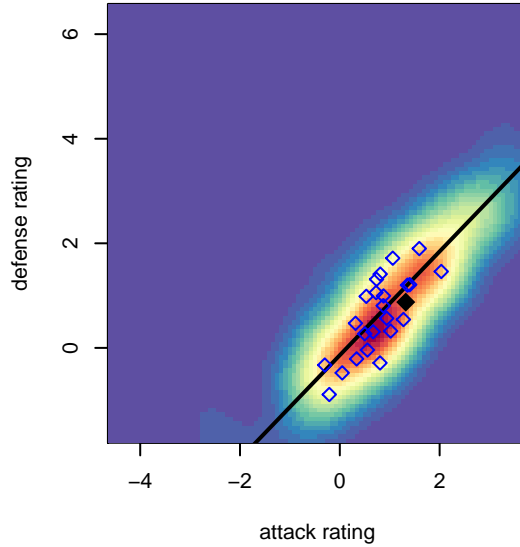

**attack and defense rating
relative to others at age
and all opponents in last 13 months**