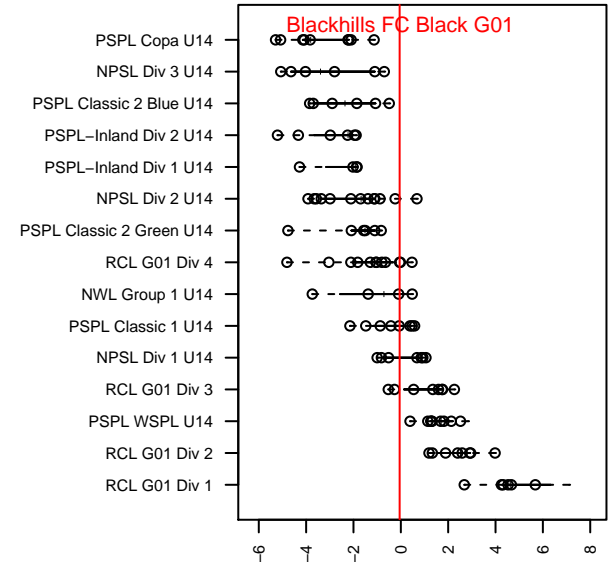

**attack and defense rating
relative to others at age
and all opponents in last 13 months**