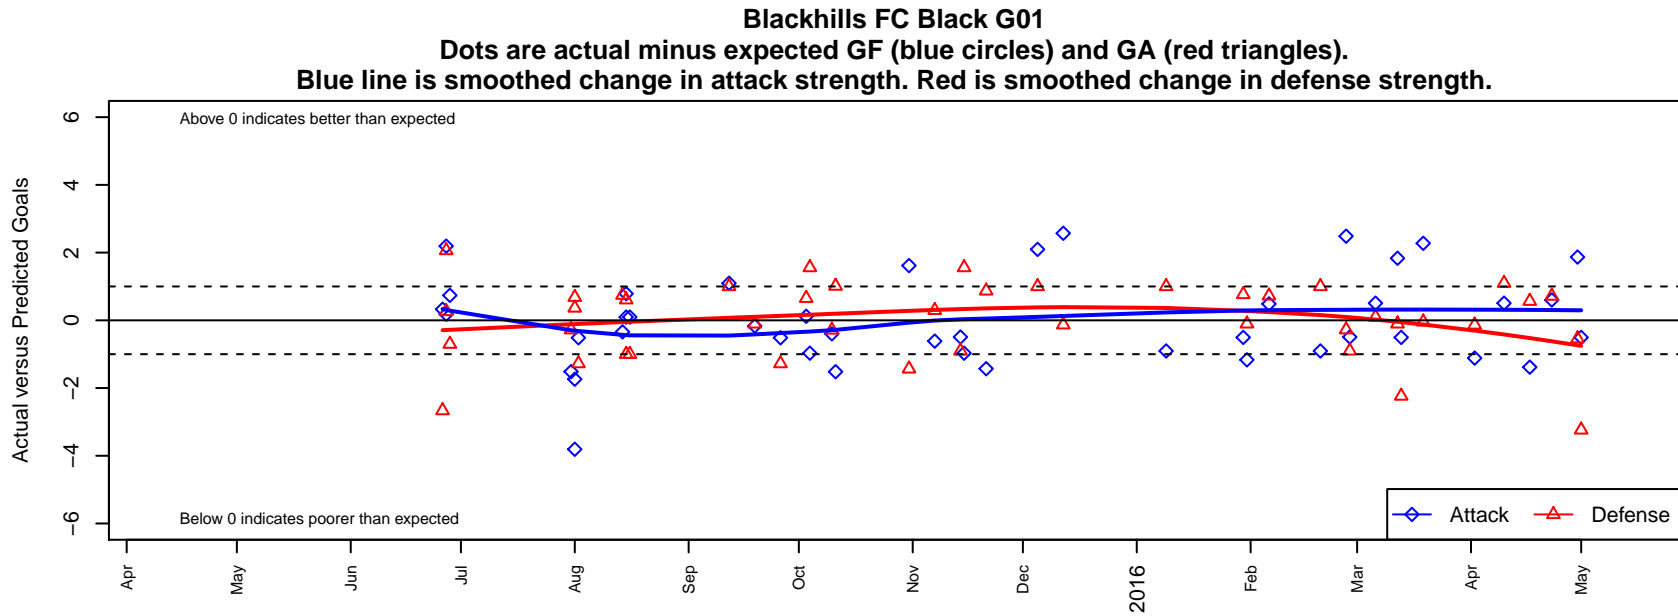

Blackhills FC Black G01

Blackhills FC
Olympia, WA
G01 total strength=1117
attack=3.75 defense=2.4
fall league = RCL G01 Div 4
spr league = Win RCL G01 Div 4

alt names used:
Blackhills FC Black G01
Blackhills FC G01 Black

Venues played:
2015 Capital Cup GU14
2015 Blast Off GU14-15
2015 Tyee Cup GU14 Silver
2015 RCL G01 Div 4
2015 Win RCL G01 Div 4
2015 WYS Presidents Cup G01 Division 2

**attack and defense variance (black dot)
relative to other teams
and top 10 in region**