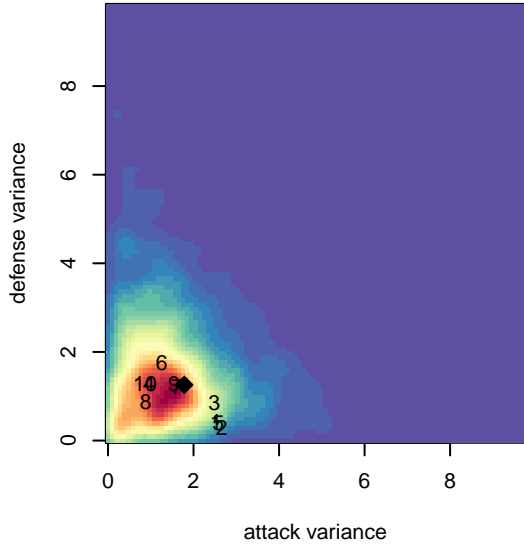

Blackhills FC Black G01

Blackhills FC
Olympia, WA
G01 total strength=1117
attack=3.75 defense=2.4
fall league = RCL G01 Div 4
spr league = Win RCL G01 Div 4

alt names used:
Blackhills FC Black G01
Blackhills FC G01 Black

Venues played:
2015 Capital Cup GU14
2015 Blast Off GU14-15
2015 Tyee Cup GU14 Silver
2015 RCL G01 Div 4
2015 Win RCL G01 Div 4
2015 WYS Presidents Cup G01 Division 2

**attack and defense variance (black dot)
relative to other teams
and top 10 in region**