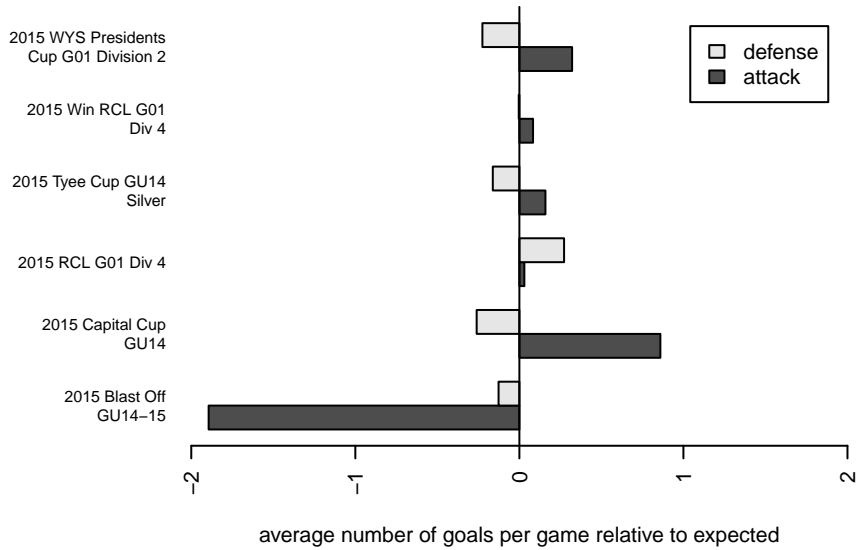

Performance relative to 13 month average